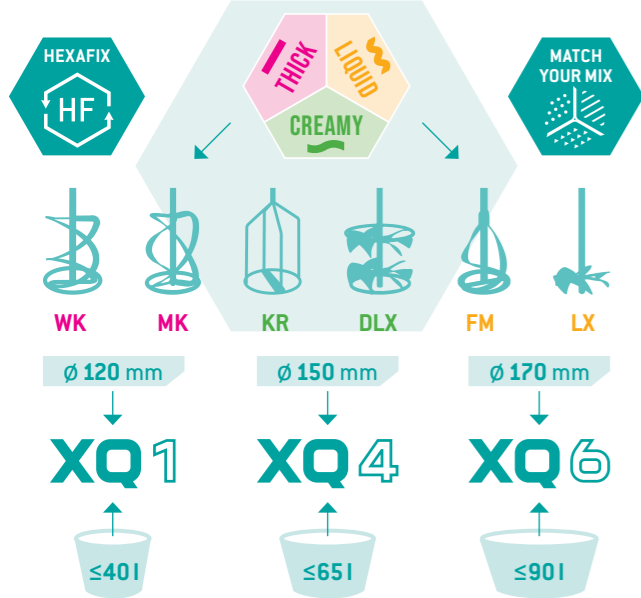

XQ

MATCH YOUR MIX